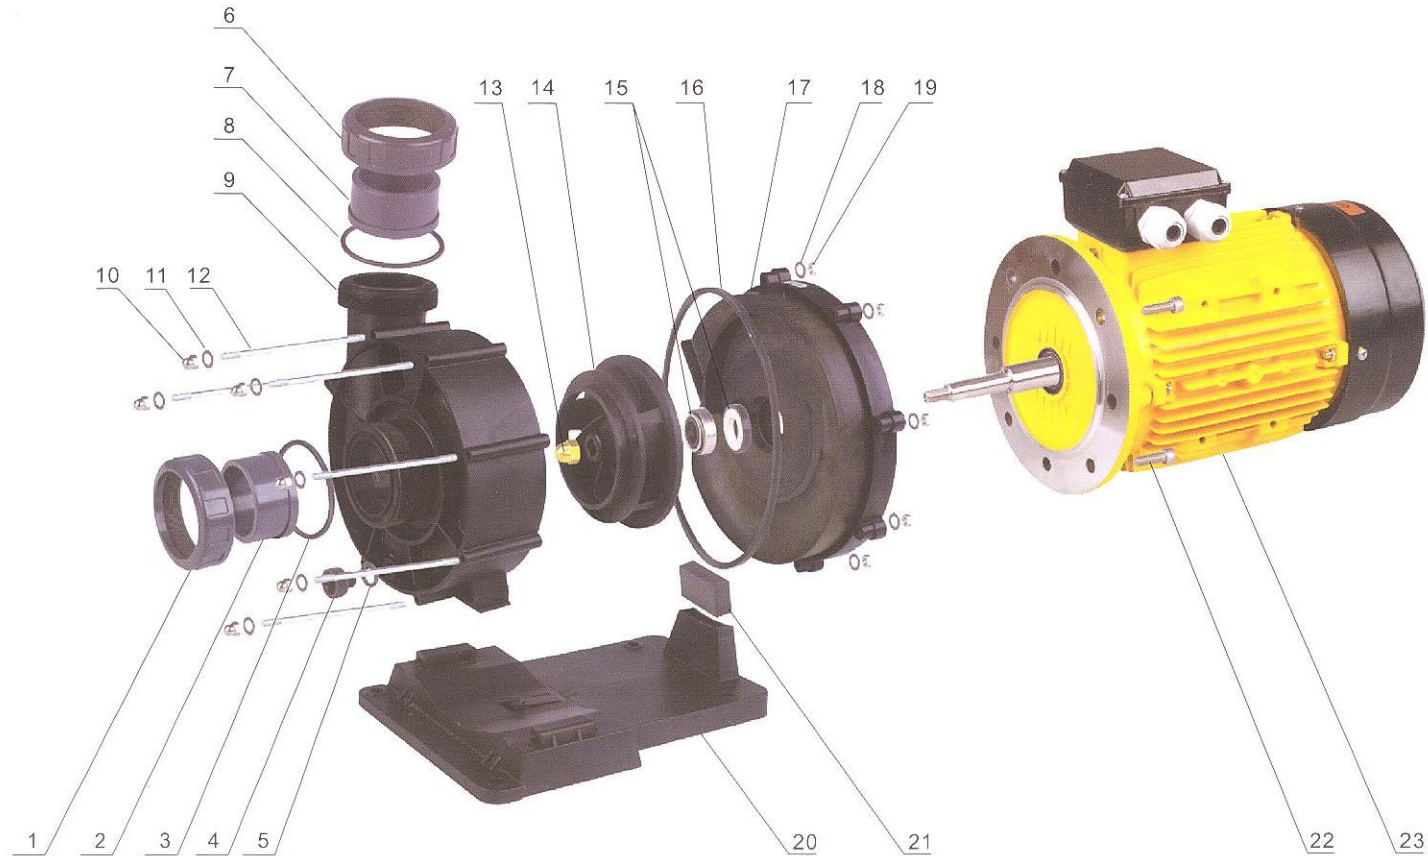

BTP-2200/3000/4000 Series Expanded Diagram

DIAGRAM

No.	Description	No.	Description	No.	Description	No.	Description	No.	Description
1	Inlet Nut	6	Outlet Nut	11	Washer	16	Seal Ring	21	Support Block
2	Inlet Pipe	7	Outlet Pipe	12	Bolt	17	Pump Cover	22	Screw
3	O Ring	8	Outlet O Ring	13	Impeller Bolt	18	Washer	23	Motor
4	Exhaust Screw	9	Pump Body	14	Impeller	19	Nut		
5	O Ring	10	Nut	15	Mechanical Seal	20	Pump Base		